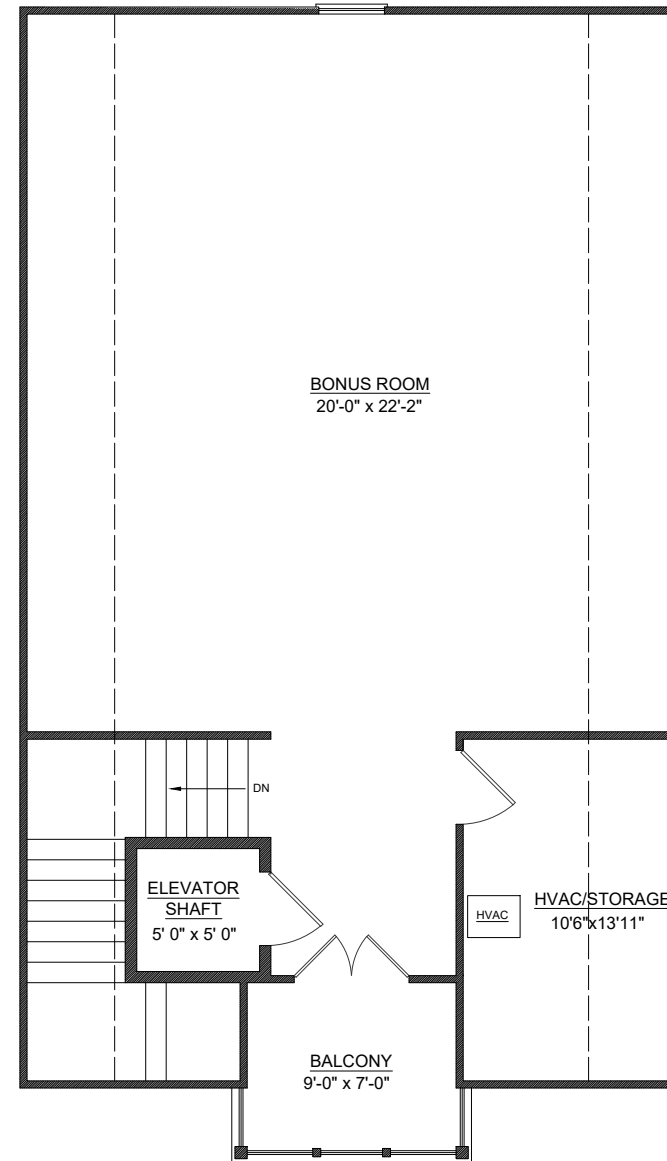

Second Floor Plan
 Heated Area: 1,015 sqft
 Unheated Area: 56sqft
 Total Heated Area: 2,788 sqft

Bonus Room
 Heated Area: 940 sqft
 Unheated Area: 132 sqft
 Total Heated Area w Bonus Rm: 3,728 sqft