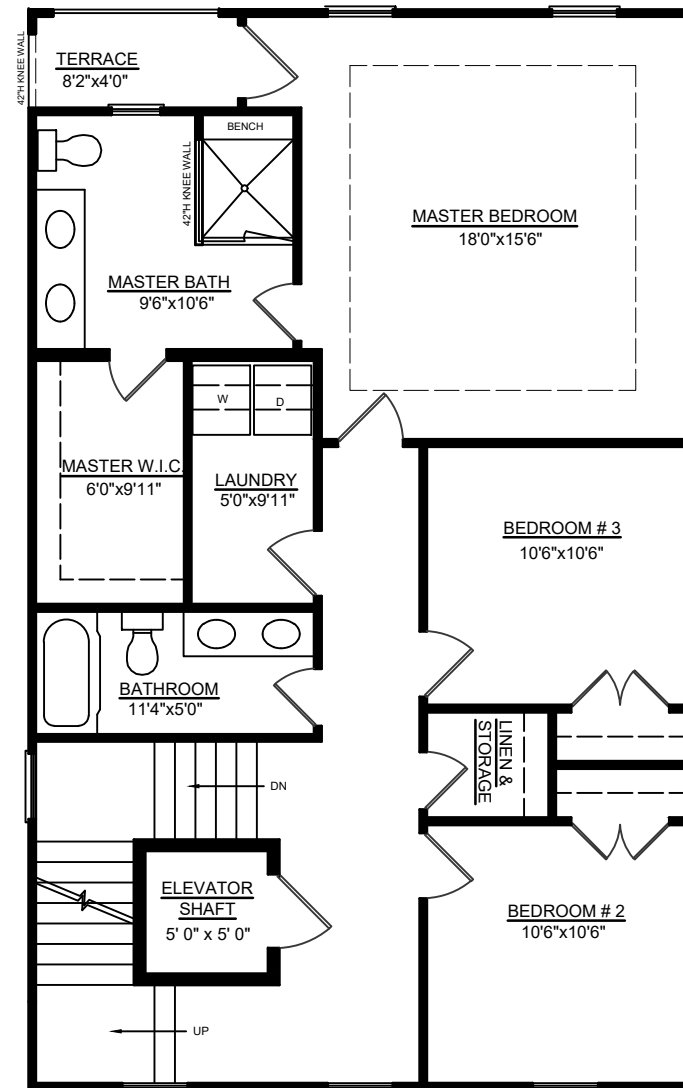

Front Elevation

Rear Elevation

**Lower Level**

Heated Area: 734 sqft  
 Unheated Area: 33 sqft  
 Total Heated Area: 2,893

**First Floor**

Heated Area: 1,144 sqft  
 Unheated Area: 44 sqft  
 Total Heated Area: 2,893

**Second Floor**  
 Heated Area: 1,015 sqft  
 Unheated Area: 56 sqft  
 Total Heated Area: 2,893

**Optional Bonus Area**  
 Heated Area: 940 sqft  
 Unheated Area: 102 sqft  
 Total Heated Area (w Bonus): 3,833