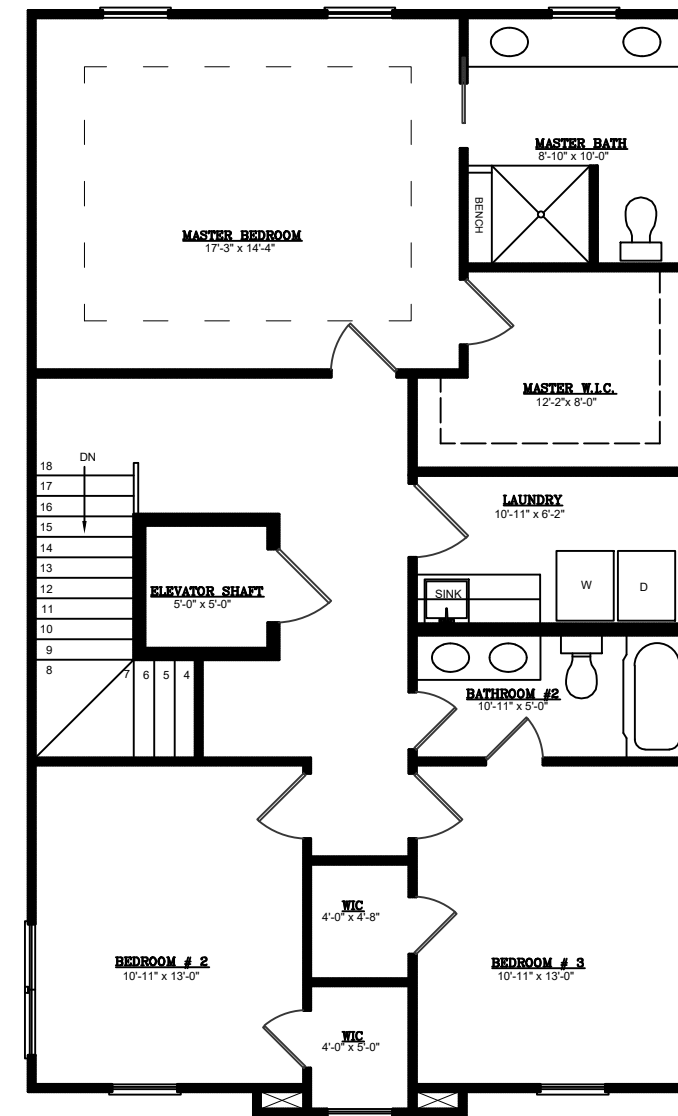

Front Elevation

Rear Elevation

Left Elevation

Right Elevation

**Lower Level**

Heated Area: 672 sqft  
 Unheated Area: 44 sqft  
 Garage Area: 421 sqft

**First Floor Plan**

Heated Area: 1,039 sqft  
 Unheated Area: 124 sqft

**Second Floor Plan**

Heated Area: 1,163 sqft  
 Total Heated: 2,874 sqft