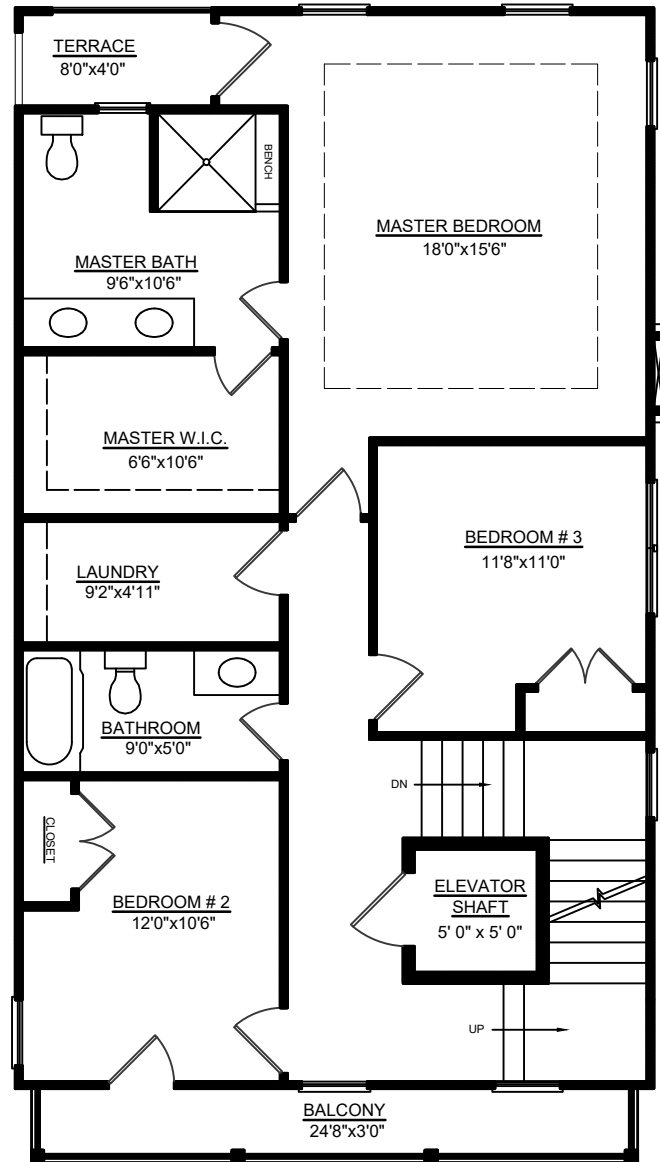

Front Elevation

Rear Elevation

Right Elevation

Left Elevation

Lower Level

Heated Area: 734 sqft
 Unheated Area: 33 sqft
 Total Heated Area: 2,868

First Floor

Heated Area: 1,119 sqft
 Unheated Area: 44 sqft
 Total Heated Area: 2,868

Second Floor
 Heated Area: 1,015 sqft
 Unheated Area: 56 sqft
 Total Heated Area: 2,868

Optional Bonus Area
 Heated Area: 800 sqft
 Unheated Area: 180 sqft
 Total Heated Area (w Bonus): 3,668