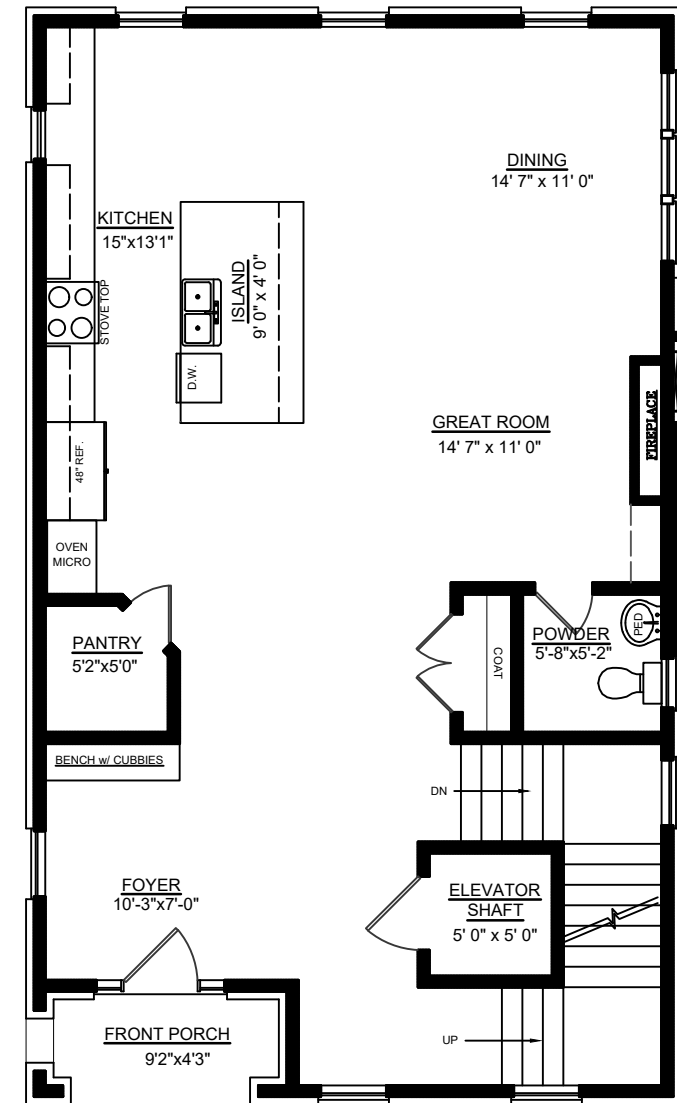

Front Elevation

Rear Elevation

Right Elevation

Left Elevation

Lower Level

Heated Area: 734 sqft
 Unheated Area: 33 sqft
 Total Heated Area: 2,868

First Floor

Heated Area: 1,119 sqft
 Unheated Area: 44 sqft
 Total Heated Area: 2,868

Second Floor
 Heated Area: 1,015 sqft
 Unheated Area: 56 sqft
 Total Heated Area: 2,868

Optional Bonus Area
 Heated Area: 800 sqft
 Unheated Area: 180 sqft
 Total Heated Area (w Bonus): 3,668