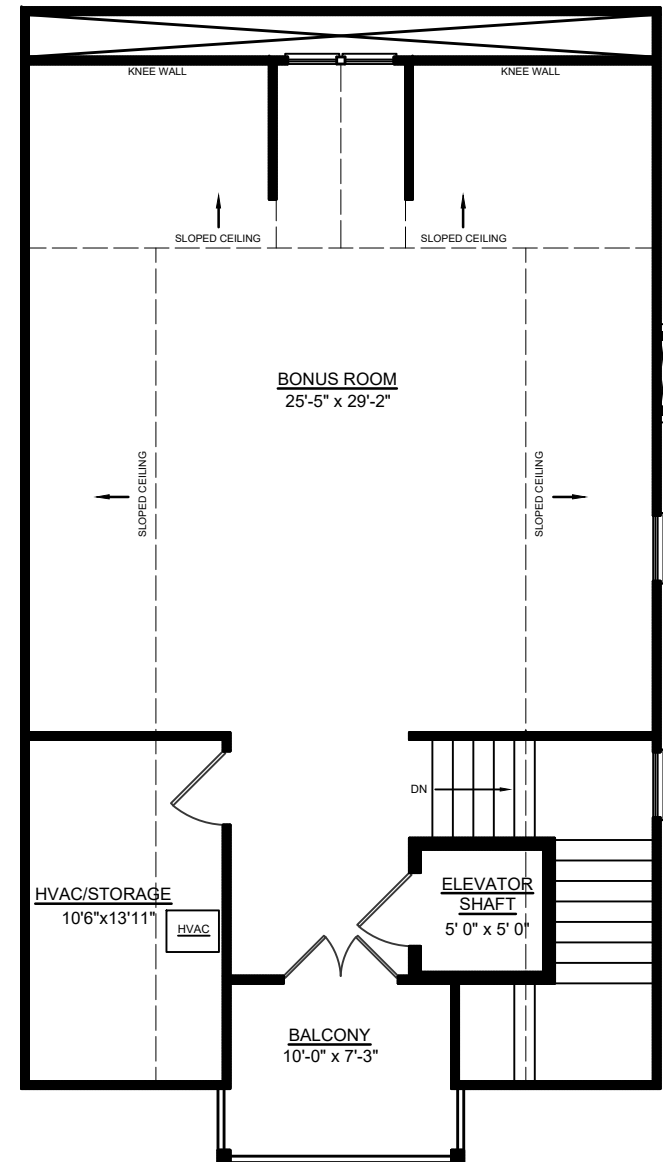

Front Elevation

Rear Elevation

Right Elevation

Left Elevation

Lower Level

Heated Area: 734 sqft
 Unheated Area: 33 sqft
 Total Heated Area: 2,868

First Floor

Heated Area: 1,119 sqft
 Unheated Area: 44 sqft
 Total Heated Area: 2,868

Second Floor
 Heated Area: 1,015 sqft
 Unheated Area: 56 sqft
 Total Heated Area: 2,868

Optional Bonus Area
 Heated Area: 800 sqft
 Unheated Area: 180 sqft
 Total Heated Area (w Bonus): 3,668