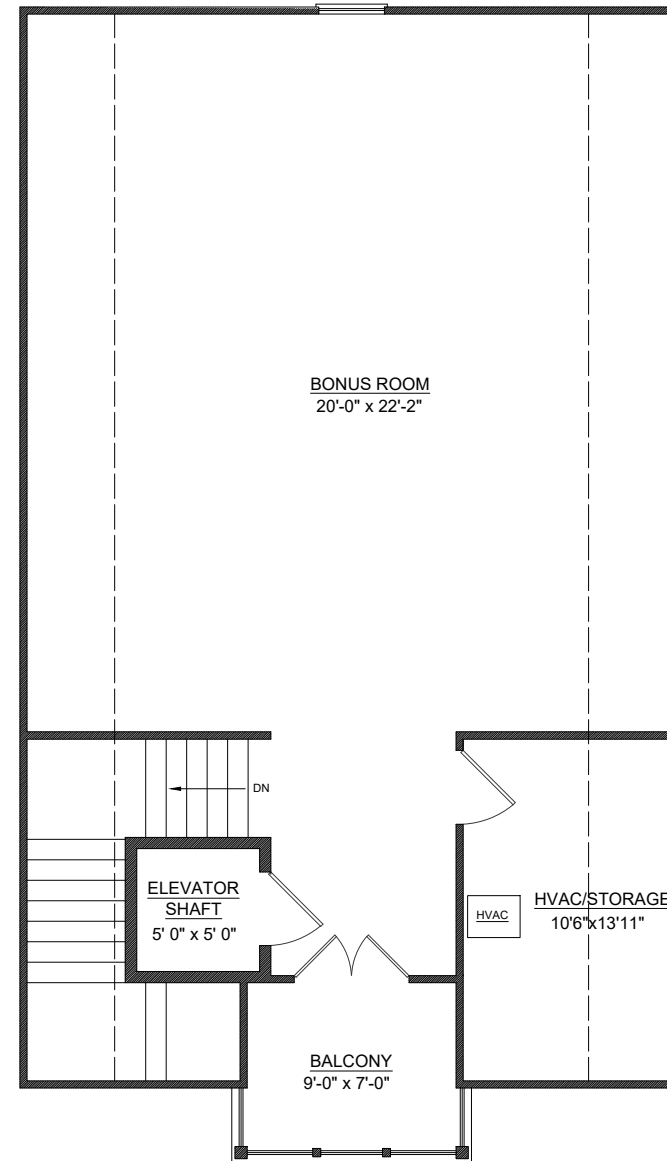

Front Elevation

Rear Elevation

Left Elevation

Right Elevation

**Lower Level**

Heated Area: 734 sqft  
 Unheated Area: 33 sqft  
 Total Heated Area: 2,788 sqft

**First Floor**

Heated Area: 1,039 sqft  
 Garage Area: 124 sqft  
 Total Heated Area: 2,788 sqft

**Second Floor Plan**  
 Heated Area: 1,015 sqft  
 Unheated Area: 56sqft  
 Total Heated Area: 2,788 sqft

**Bonus Room**  
 Heated Area: 940 sqft  
 Unheated Area: 132 sqft  
 Total Heated Area w Bonus Rm: 3,728 sqft