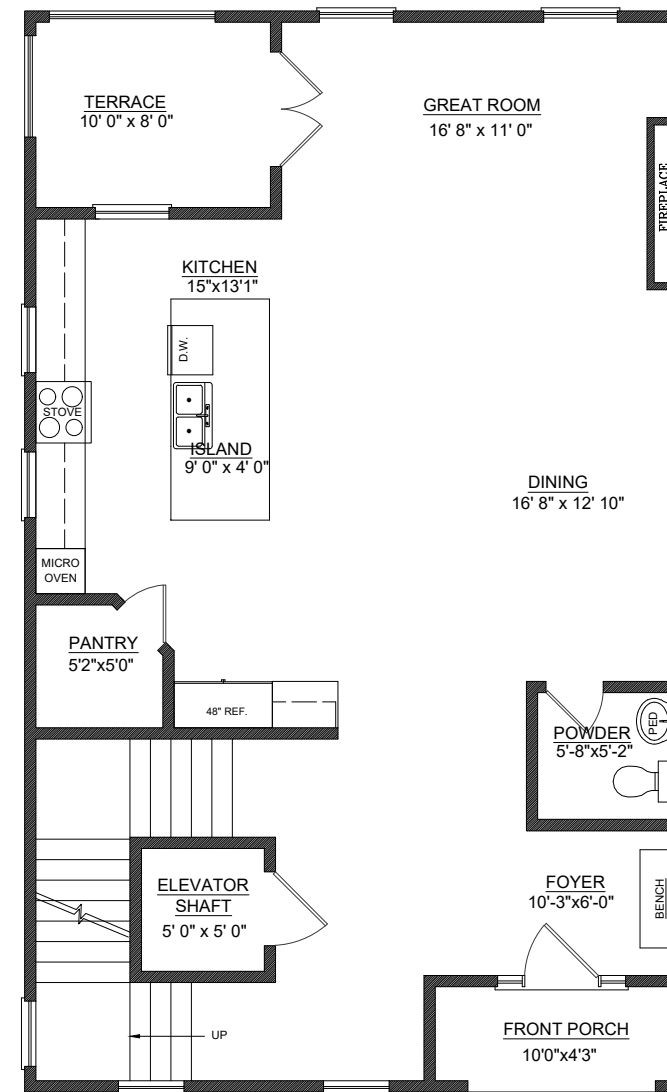

Front Elevation

Rear Elevation

Left Elevation

Right Elevation

**Lower Level**

Heated Area: 734 sqft  
 Unheated Area: 33 sqft  
 Total Heated Area: 2,788 sqft

**First Floor**

Heated Area: 1,039 sqft  
 Garage Area: 124 sqft  
 Total Heated Area: 2,788 sqft

**Second Floor Plan**  
 Heated Area: 1,015 sqft  
 Unheated Area: 56sqft  
 Total Heated Area: 2,788 sqft

**Bonus Room**  
 Heated Area: 940 sqft  
 Unheated Area: 132 sqft  
 Total Heated Area w Bonus Rm: 3,728 sqft