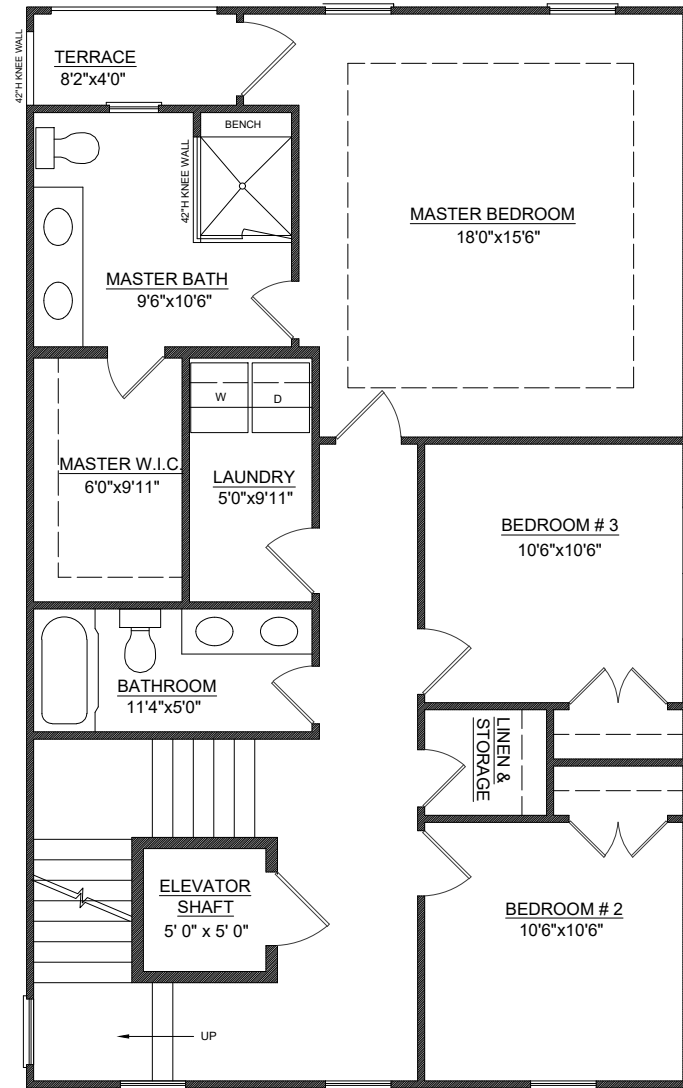

Front Elevation

Rear Elevation

Left Elevation

Right Elevation

**Lower Level**

Heated Area: 734 sqft  
 Unheated Area: 33 sqft  
 Total Heated Area: 2,788 sqft

**First Floor**

Heated Area: 1,039 sqft  
 Garage Area: 124 sqft  
 Total Heated Area: 2,788 sqft

**Second Floor Plan**  
 Heated Area: 1,015 sqft  
 Unheated Area: 56sqft  
 Total Heated Area: 2,788 sqft

**Bonus Room**  
 Heated Area: 940 sqft  
 Unheated Area: 132 sqft  
 Total Heated Area w Bonus Rm: 3,728 sqft