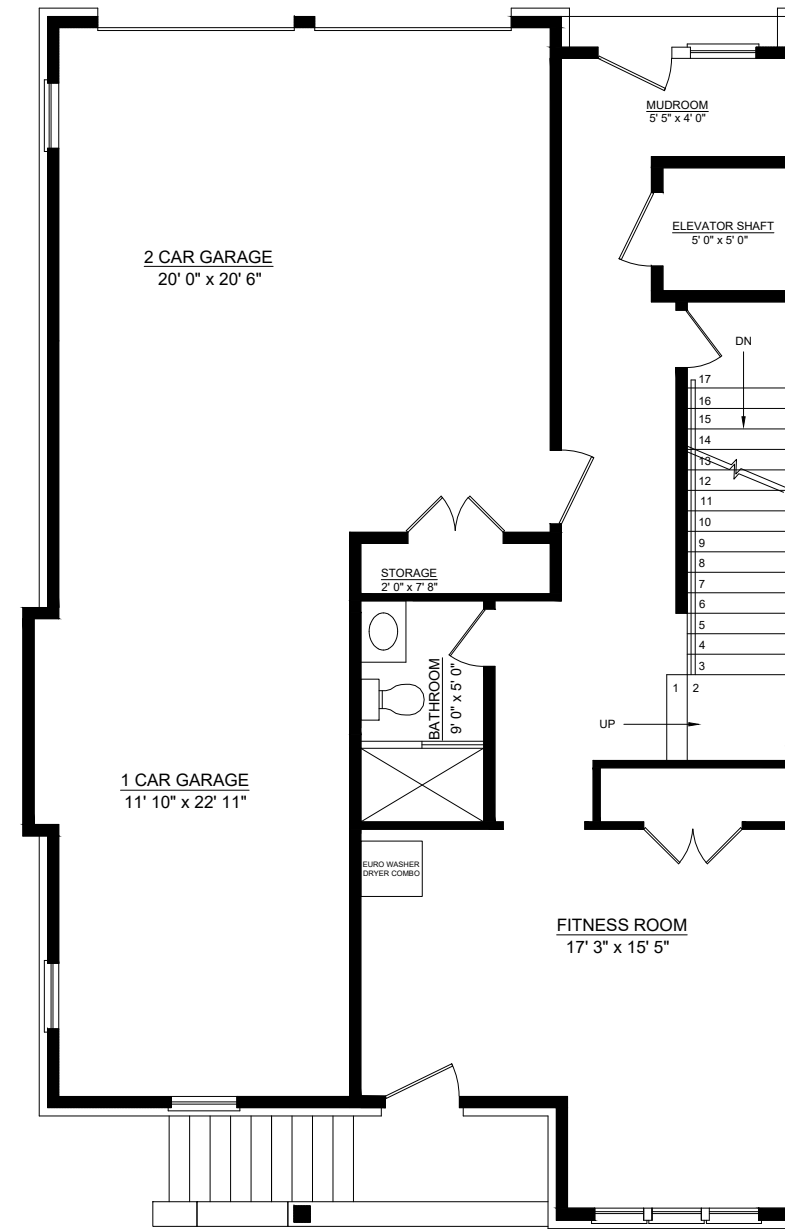

Left Elevation

Right Elevation

**Basement**  
 Heated Area: 289 sqft  
 Unheated Area: 257 sqft  
 Total Heated Area: 3,380 sqft

**Lower Level**  
 Heated Area: 622 sqft  
 Garage Area: 746 sqft  
 Total Heated Area: 3,380 sqft

**First Floor Plan**  
 Heated Area: 1,202 sqft  
 Unheated Area: 269 sqft  
 Total Heated Area: 3,380 sqft

**Second Floor Plan**  
 Heated Area: 1,267 sqft  
 Unheated Area: 84 sqft  
 Total Heated Area: 3,380 sqft