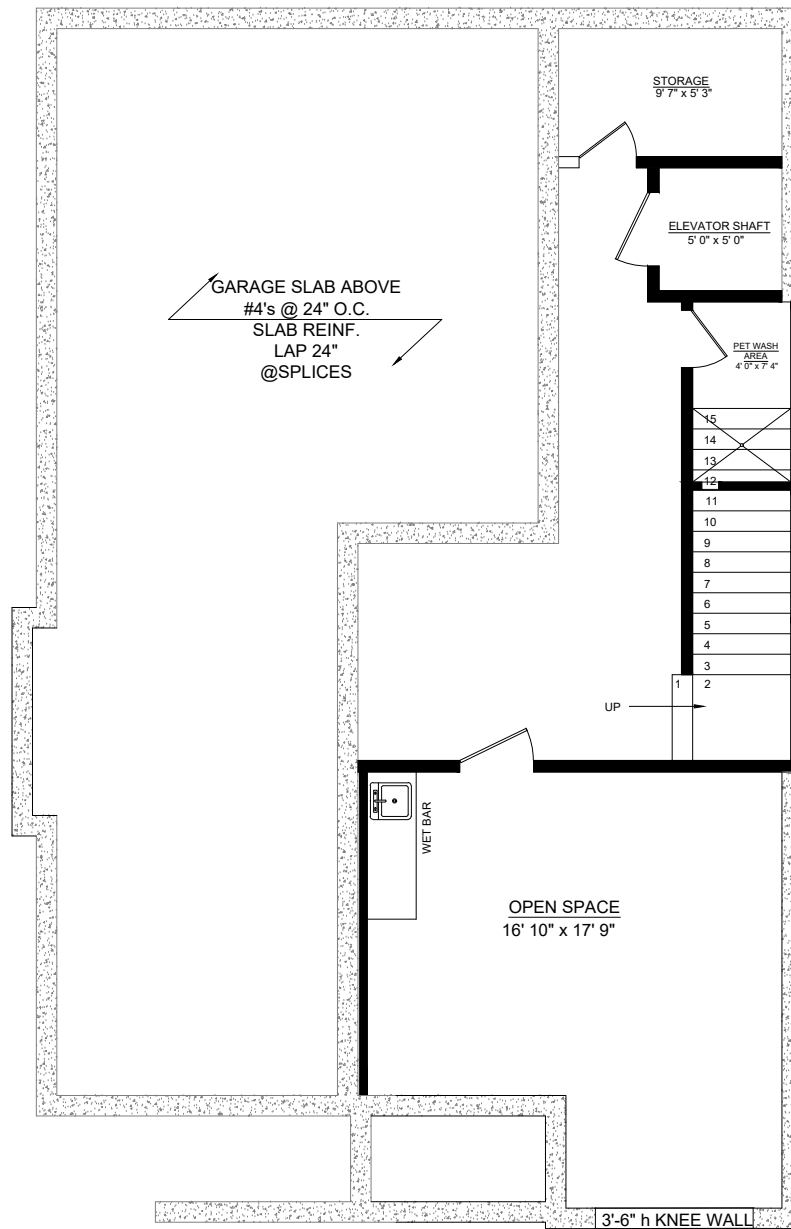

Left Elevation

Right Elevation

**Basement**  
 Heated Area: 289 sqft  
 Unheated Area: 257 sqft  
 Total Heated Area: 3,380 sqft

**Lower Level**  
 Heated Area: 622 sqft  
 Garage Area: 746 sqft  
 Total Heated Area: 3,380 sqft

**First Floor Plan**  
 Heated Area: 1,202 sqft  
 Unheated Area: 269 sqft  
 Total Heated Area: 3,380 sqft

**Second Floor Plan**  
 Heated Area: 1,267 sqft  
 Unheated Area: 84 sqft  
 Total Heated Area: 3,380 sqft