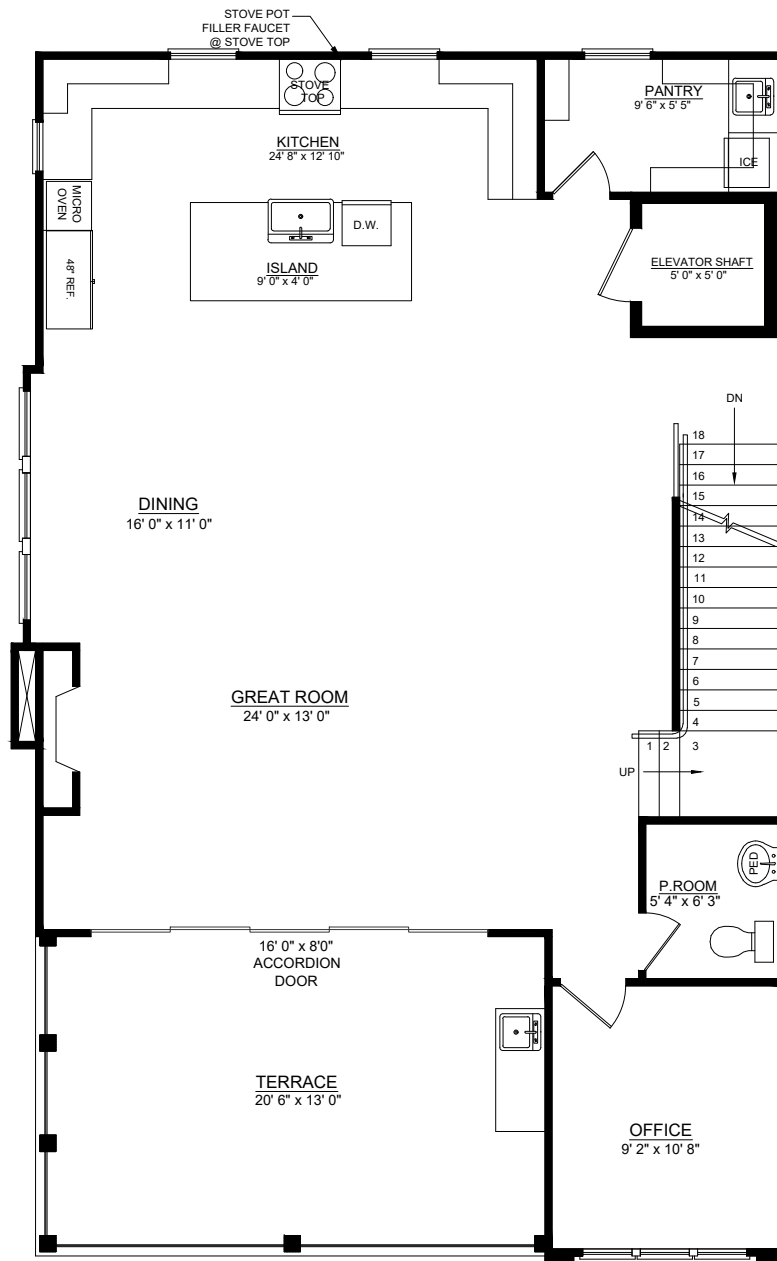

Left Elevation

Right Elevation

**Basement**  
 Heated Area: 289 sqft  
 Unheated Area: 257 sqft  
 Total Heated Area: 3,380 sqft

**Lower Level**  
 Heated Area: 622 sqft  
 Garage Area: 746 sqft  
 Total Heated Area: 3,380 sqft

**First Floor Plan**  
 Heated Area: 1,202 sqft  
 Unheated Area: 269 sqft  
 Total Heated Area: 3,380 sqft

**Second Floor Plan**  
 Heated Area: 1,267 sqft  
 Unheated Area: 84 sqft  
 Total Heated Area: 3,380 sqft