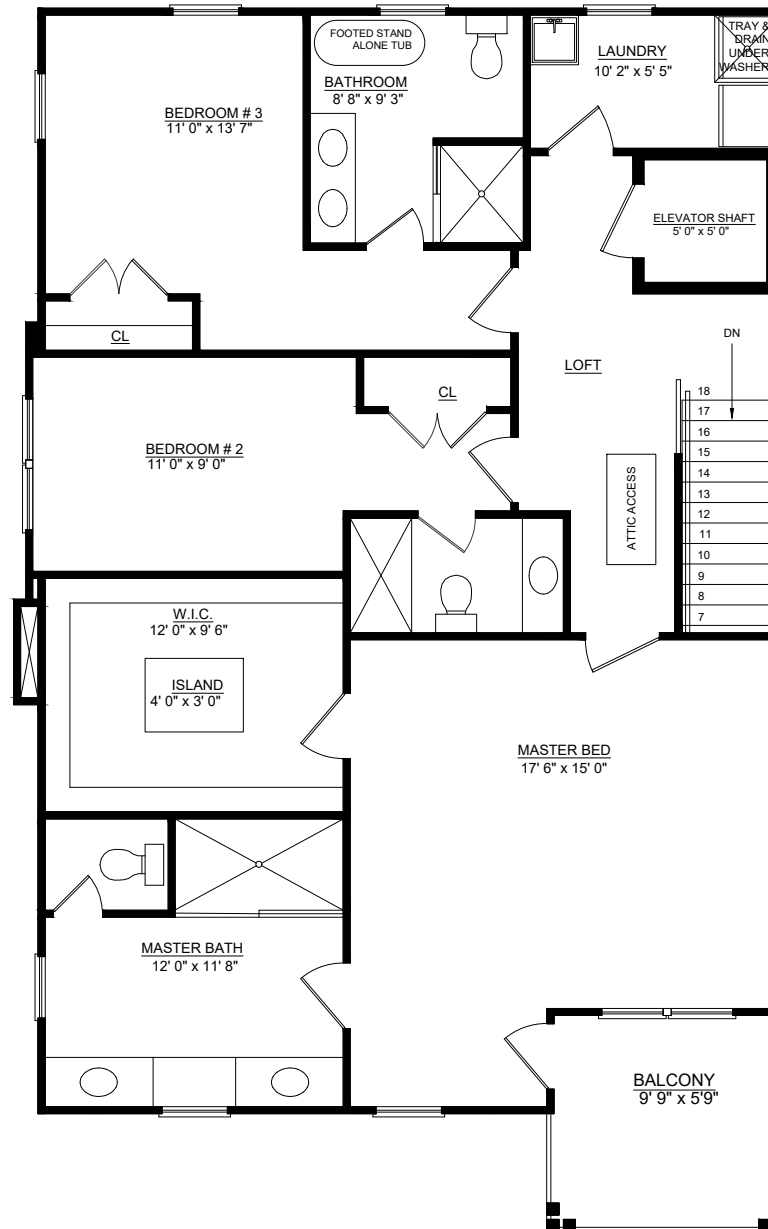

Left Elevation

Right Elevation

**Basement**  
 Heated Area: 289 sqft  
 Unheated Area: 257 sqft  
 Total Heated Area: 3,380 sqft

**Lower Level**  
 Heated Area: 622 sqft  
 Garage Area: 746 sqft  
 Total Heated Area: 3,380 sqft

**First Floor Plan**  
 Heated Area: 1,202 sqft  
 Unheated Area: 269 sqft  
 Total Heated Area: 3,380 sqft

**Second Floor Plan**  
 Heated Area: 1,267 sqft  
 Unheated Area: 84 sqft  
 Total Heated Area: 3,380 sqft